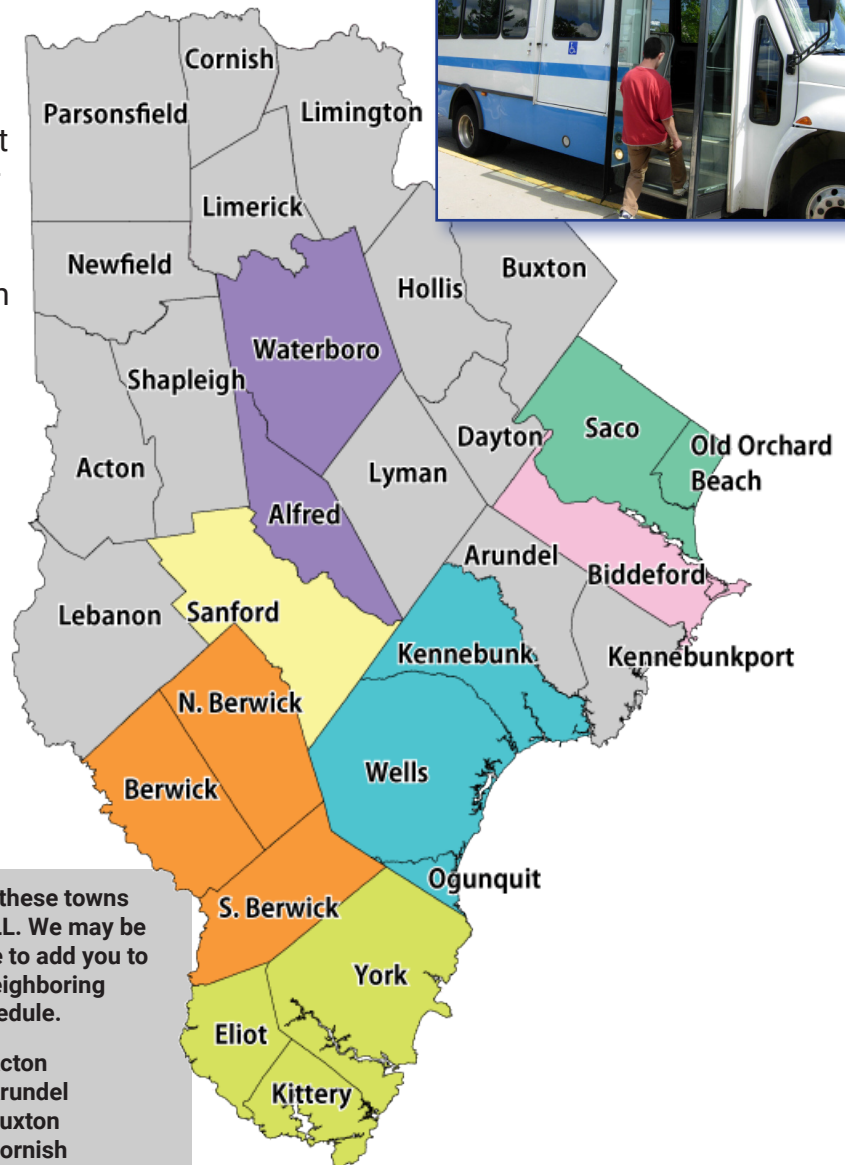

WEEKLY LOCAL RIDES

Routes have been designed to serve the closest regional shopping and medical destinations for each town served.

Riders are usually picked up at their homes with a return trip an hour or more later.

Follow these easy steps and we may be able to help you get to your shopping, medical appointments and other errands.

1. Find your town
2. Match the color to the chart below
3. Call for fare and to make a reservation
4. Make your appointment for that day

Sanford Springvale	MONDAY to Sanford/Springvale
Alfred Waterboro	TUESDAY to Sanford/Springvale
Sanford Springvale	WEDNESDAY to Sanford/Springvale
Biddeford	WEDNESDAY to Biddeford
Kennebunk Ogunquit Wells	WEDNESDAY to Biddeford
Old Orchard Beach Saco	THURSDAY to Biddeford/Saco
Berwick North Berwick South Berwick	THURSDAY to Somersworth/Dover
Eliot Kittery York	FRIDAY to Newington/Portsmouth

For these towns CALL. We may be able to add you to a neighboring schedule.

Acton
Arundel
Buxton
Cornish
Dayton
Hollis
Kennebunkport
Lebanon
Limerick
Limington
Lyman
Newfield
Parsonsfield
Shapleigh

NEED TO KNOW MORE?
207 324-5762
800 965-5762 x2932